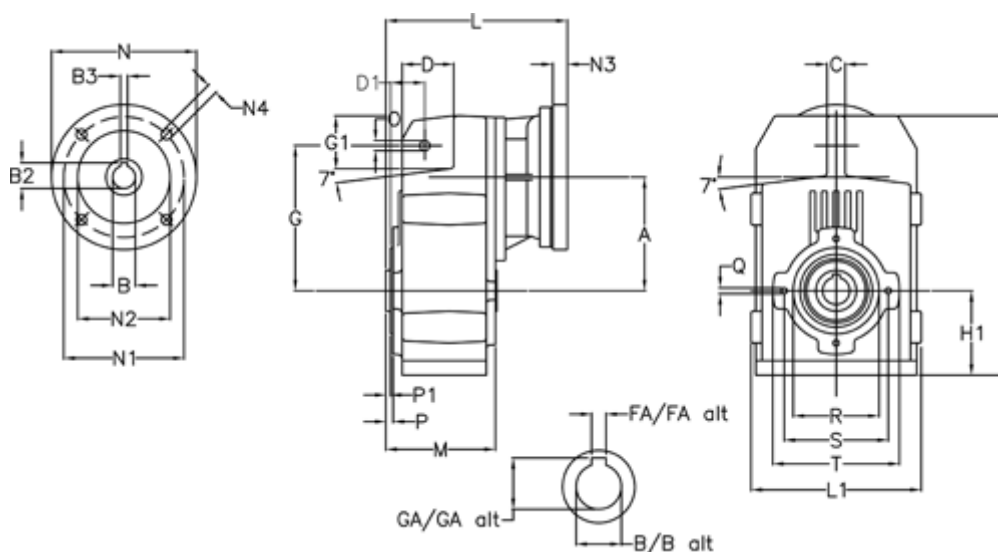

Article number: 29560308743235  
 Description: Shaft mounted gear  
 A313H35-87,4-P90B5

## Measures

A = 150.50	FA = 10	M = 125.0	Q = M10x17
B = 35	G = 170	N = 200	R = 110
B1 = 24	G1 = 84.0	N1 = 165	S = 130
B2 = 27.3	GA = 38.3	N2 = 130	T = 150
B3 = 8	H = 326.0	N4 = M10x20	
C = 20	H1 = 102.0	O = 13	
D = 68.0	L = 245.0	P = 6.5	
D1 = 54.0	L1 = 210	P1 = 3.5	